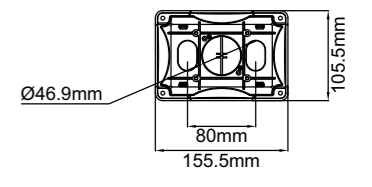

SPS-3 Series

TYPE	H1
SPS-3-1	360
SPS-3-2	690

Model	Dimension(mm)	Color	Material	Module Capacity*
SPS-3-1	360x105.5x150.5	Black	Aluminium+PC	20 (Type 45 series)
SPS-3-2	690x105.5x150.5