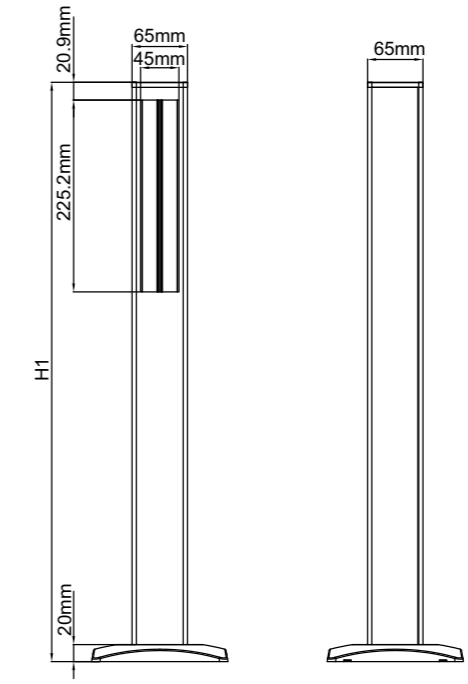

SPS Columns & Mini-Columns Series

SPS-2 Series

TYPE	H1
SPS-2-1	350
SPS-2-2	680

Model	Dimension(mm)	Color	Material	Module Capacity*
SPS-2-1	350x160x160	Black	Aluminium+PC	10 (Type 45 series)
SPS-2-2	680x160x160			

SPS-3 Series

TYPE	H1
SPS-3-1	360
SPS-3-2	690

Model	Dimension(mm)	Color	Material	Module Capacity*
SPS-3-1	360x105.5x150.5	Black	Aluminium+PC	20 (Type 45 series)
SPS-3-2	690x105.5x150.5			

Applications

SPS Columns Series is versatile, catering to diverse power needs in spaces such as Conference rooms, Personal workstations, Airport lounges, Library study areas, Business centers, Hotel lobby areas, and more. Its adaptable design seamlessly integrates into these environments, offering both functionality and aesthetic appeal.