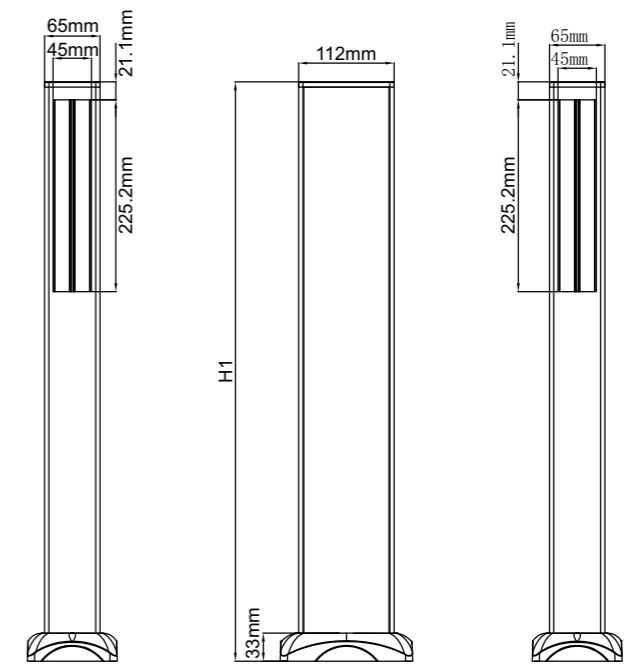

SPS Columns & Mini-Columns Series

SPS-2 Series

TYPE	H1
SPS-2-1	350
SPS-2-2	680

Model	Dimension(mm)	Color	Material	Module Capacity*
SPS-2-1	350x160x160	Black	Aluminium+PC	10 (Type 45 series)
SPS-2-2	680x160x160			

SPS-3 Series

TYPE	H1
SPS-3-1	360
SPS-3-2	690

Model	Dimension(mm)	Color	Material	Module Capacity*
SPS-3-1	360x105.5x150.5	Black	Aluminium+PC	20 (Type 45 series)
SPS-3-2	690x105.5x150.5			

Applications

SPS Columns Series is versatile, catering to diverse power needs in spaces such as Conference rooms, Personal workstations, Airport lounges, Library study areas, Business centers, Hotel lobby areas, and more. Its adaptable design seamlessly integrates into these environments, offering both functionality and aesthetic appeal.