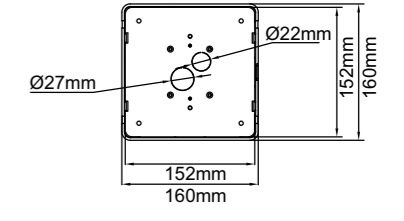

SPS Columns & Mini-Columns Series

SPS-2 Series

TYPE	H1
SPS-2-1	350
SPS-2-2	680

Model	Dimension(mm)	Color	Material	Module Capacity*
SPS-2-1	350x160x160	Black	Aluminium+PC	10 (Type 45 series)
SPS-2-2	680x160x160			